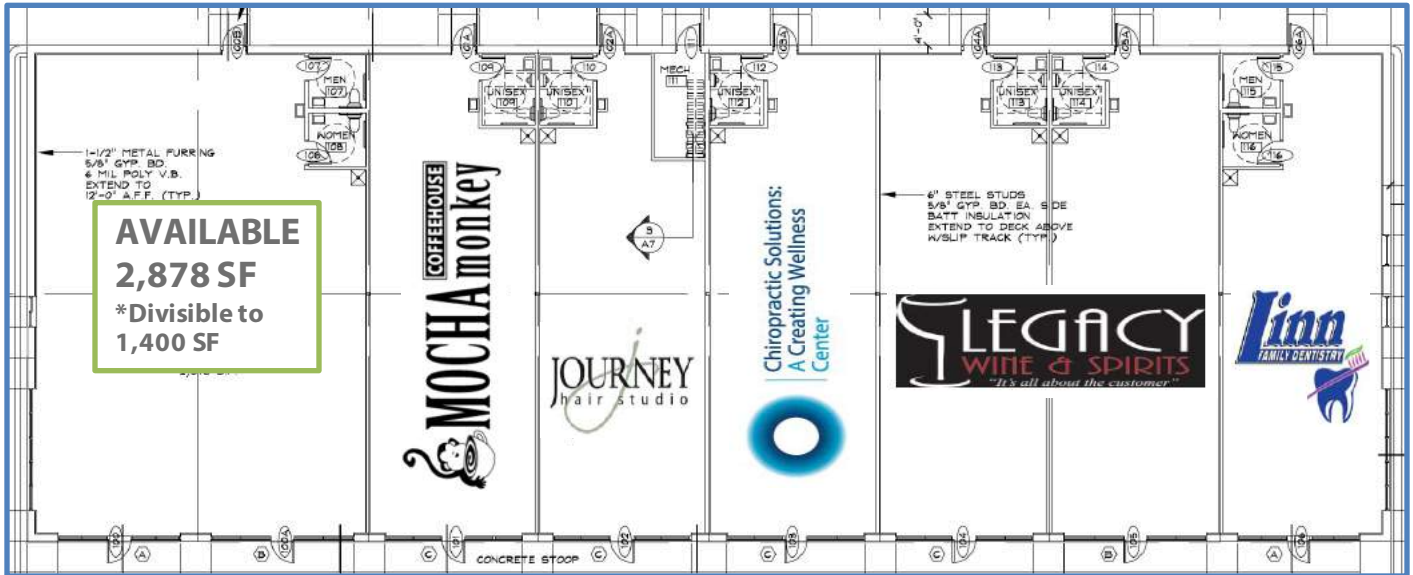

# FLOOR PLAN

**AVAILABLE**  
**2,878 SF**  
 \*Divisible to  
 1,400 SF