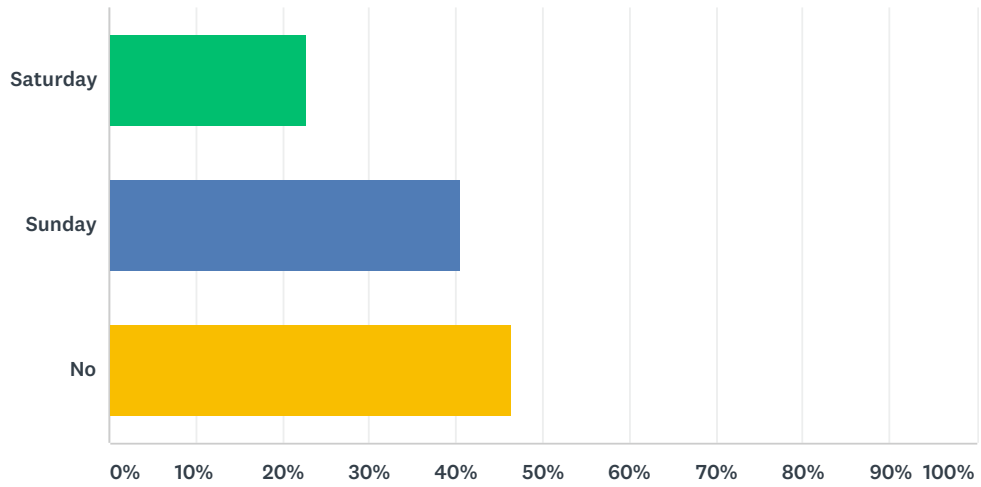

# Q1 Do you currently serve in a ministry at Koza, if so when?

Answered: 101 Skipped: 8

ANSWER CHOICES	RESPONSES
Saturday	22.77% 23
Sunday	40.59% 41
No	46.53% 47
Total Respondents: 101	