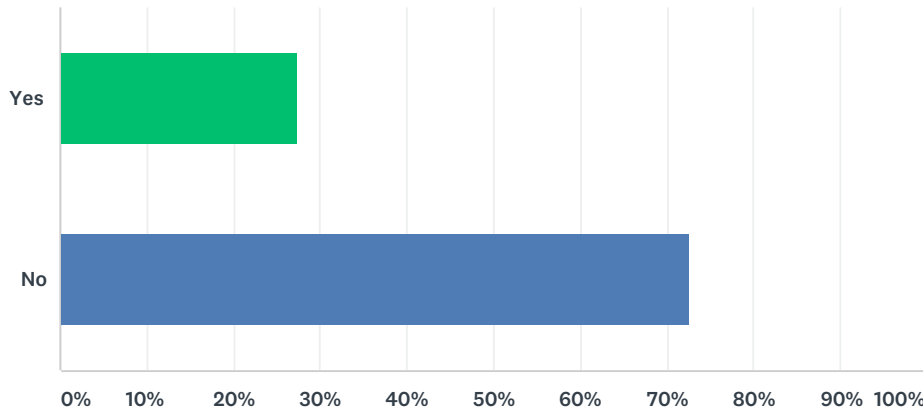

Q2 Are you worshipping and/or serving on Saturday AND Sunday?

Answered: 106 Skipped: 3

ANSWER CHOICES	RESPONSES	
Yes	27.36%	29
No	72.64%	77
TOTAL		106