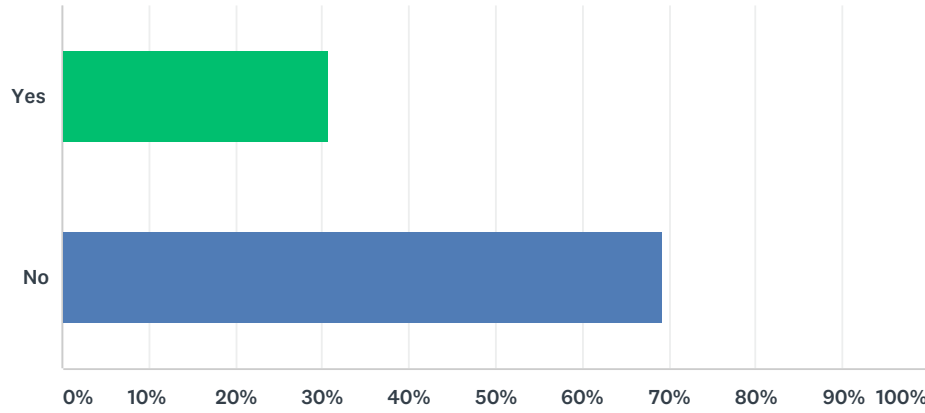

### Q6 Do you have a student in Rooted?

Answered: 107 Skipped: 2

ANSWER CHOICES	RESPONSES	
Yes	30.84%	33
No	69.16%	74
TOTAL		107