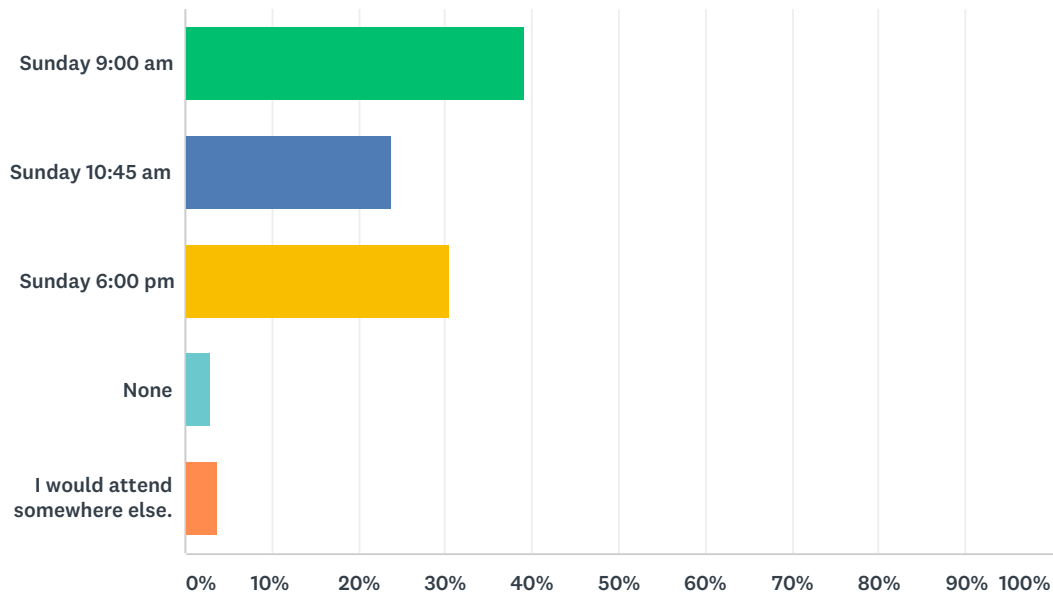

### Q3 If the Saturday evening worship service ended, which worship service do you think you would attend on Sunday?

Answered: 105 Skipped: 4

ANSWER CHOICES	RESPONSES	
Sunday 9:00 am	39.05%	41
Sunday 10:45 am	23.81%	25
Sunday 6:00 pm	30.48%	32
None	2.86%	3
I would attend somewhere else.	3.81%	4
<b>TOTAL</b>		<b>105</b>