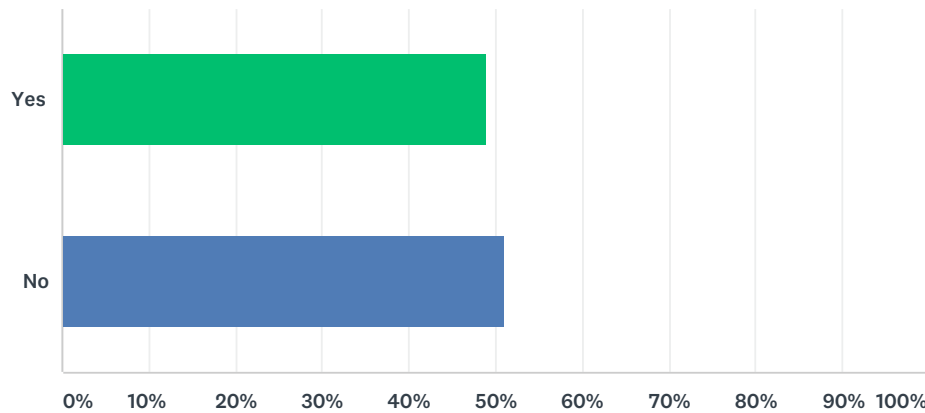

Q9 If you currently attend one of the Sunday Morning Services, would you be willing to shift to the Sunday evening service?

Answered: 90 Skipped: 19

ANSWER CHOICES	RESPONSES	
Yes	48.89%	44
No	51.11%	46
TOTAL		90