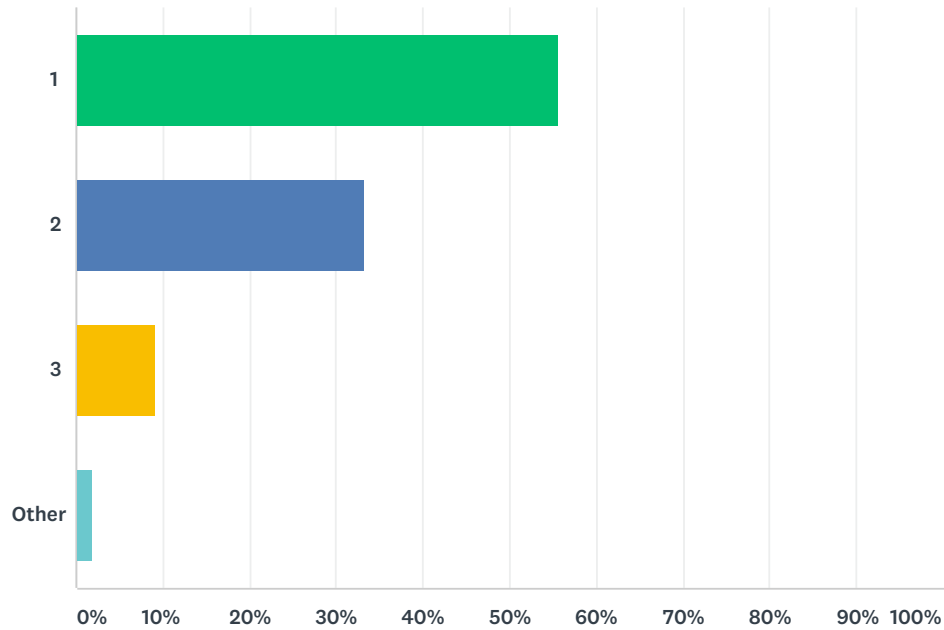

Q5 How many times do you drive to Koza on a weekend?

Answered: 108 Skipped: 1

ANSWER CHOICES	RESPONSES	
1	55.56%	60
2	33.33%	36
3	9.26%	10
Other	1.85%	2
TOTAL		108