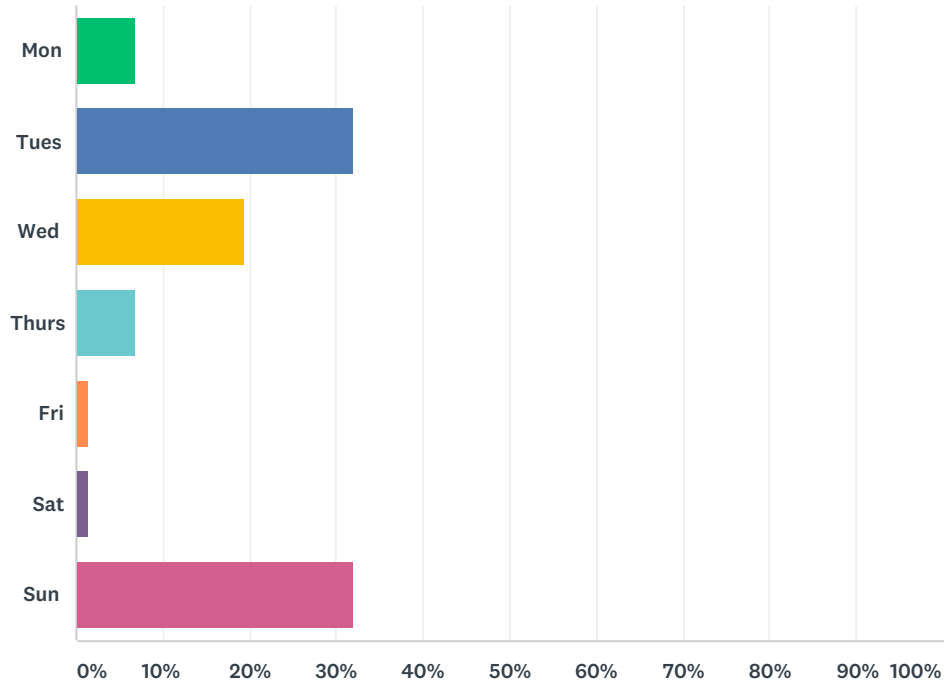

### Q6 Do you have a student in Rooted?

Answered: 107 Skipped: 2

ANSWER CHOICES	RESPONSES	
Yes	30.84%	33
No	69.16%	74
TOTAL		107

### Q7 Do you attend a community group?

Answered: 107 Skipped: 2

ANSWER CHOICES	RESPONSES	
Yes	50.47%	54
No	49.53%	53
TOTAL		107

## Q8 What night does your community group meet?

Answered: 72 Skipped: 37

ANSWER CHOICES	RESPONSES
Mon	6.94% 5
Tues	31.94% 23
Wed	19.44% 14
Thurs	6.94% 5
Fri	1.39% 1
Sat	1.39% 1
Sun	31.94% 23
<b>TOTAL</b>	<b>72</b>