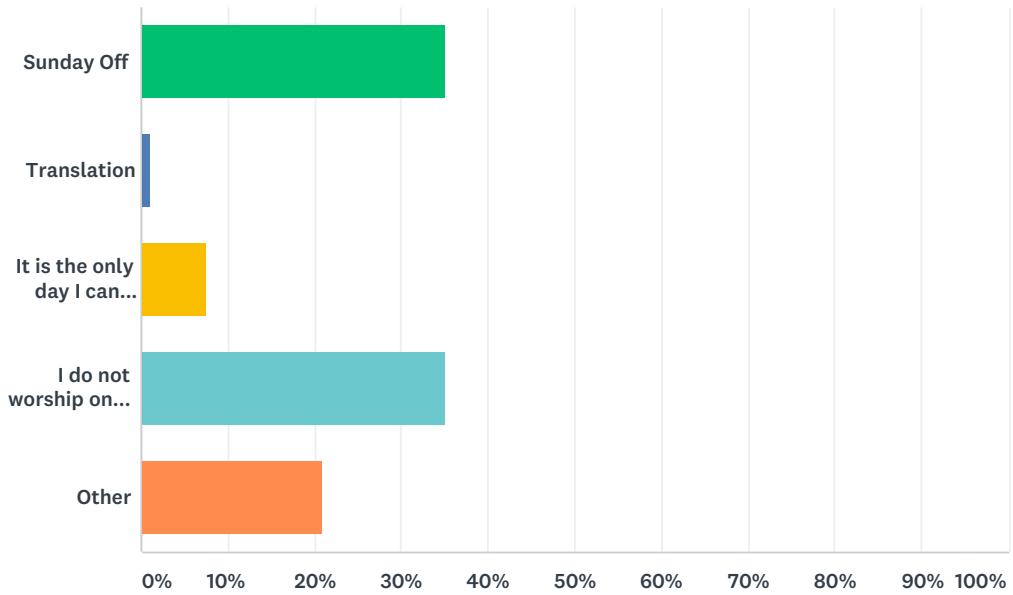

Q4 What do you love about Saturday worship?

Answered: 105 Skipped: 4

ANSWER CHOICES	RESPONSES	
Sunday Off	35.24%	37
Translation	0.95%	1
It is the only day I can worship	7.62%	8
I do not worship on Saturday	35.24%	37
Other	20.95%	22
TOTAL		105