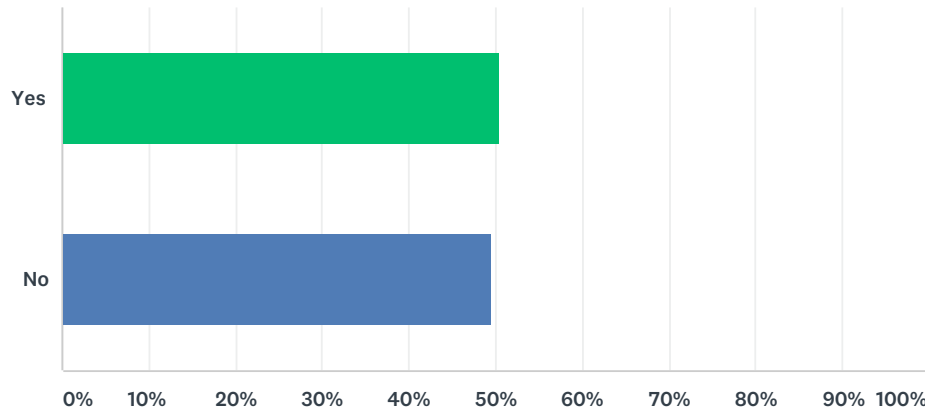

Q7 Do you attend a community group?

Answered: 107 Skipped: 2

ANSWER CHOICES	RESPONSES	
Yes	50.47%	54
No	49.53%	53
TOTAL		107