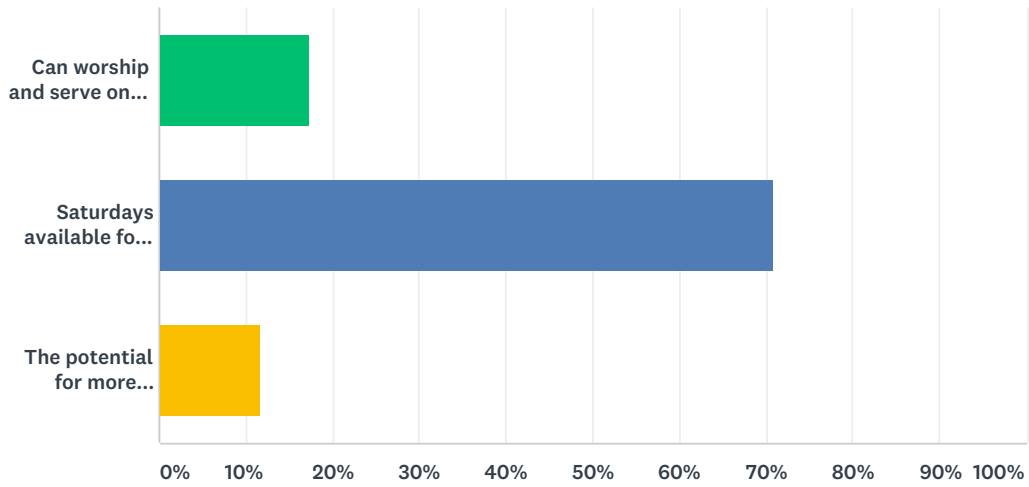

Q10 What appeals most to you about having a Saturday off?

Answered: 86 Skipped: 23

ANSWER CHOICES	RESPONSES	
Can worship and serve on the same day	17.44%	15
Saturdays available for personal time	70.93%	61
The potential for more capacity to reach the community and worship attendance	11.63%	10
TOTAL		86