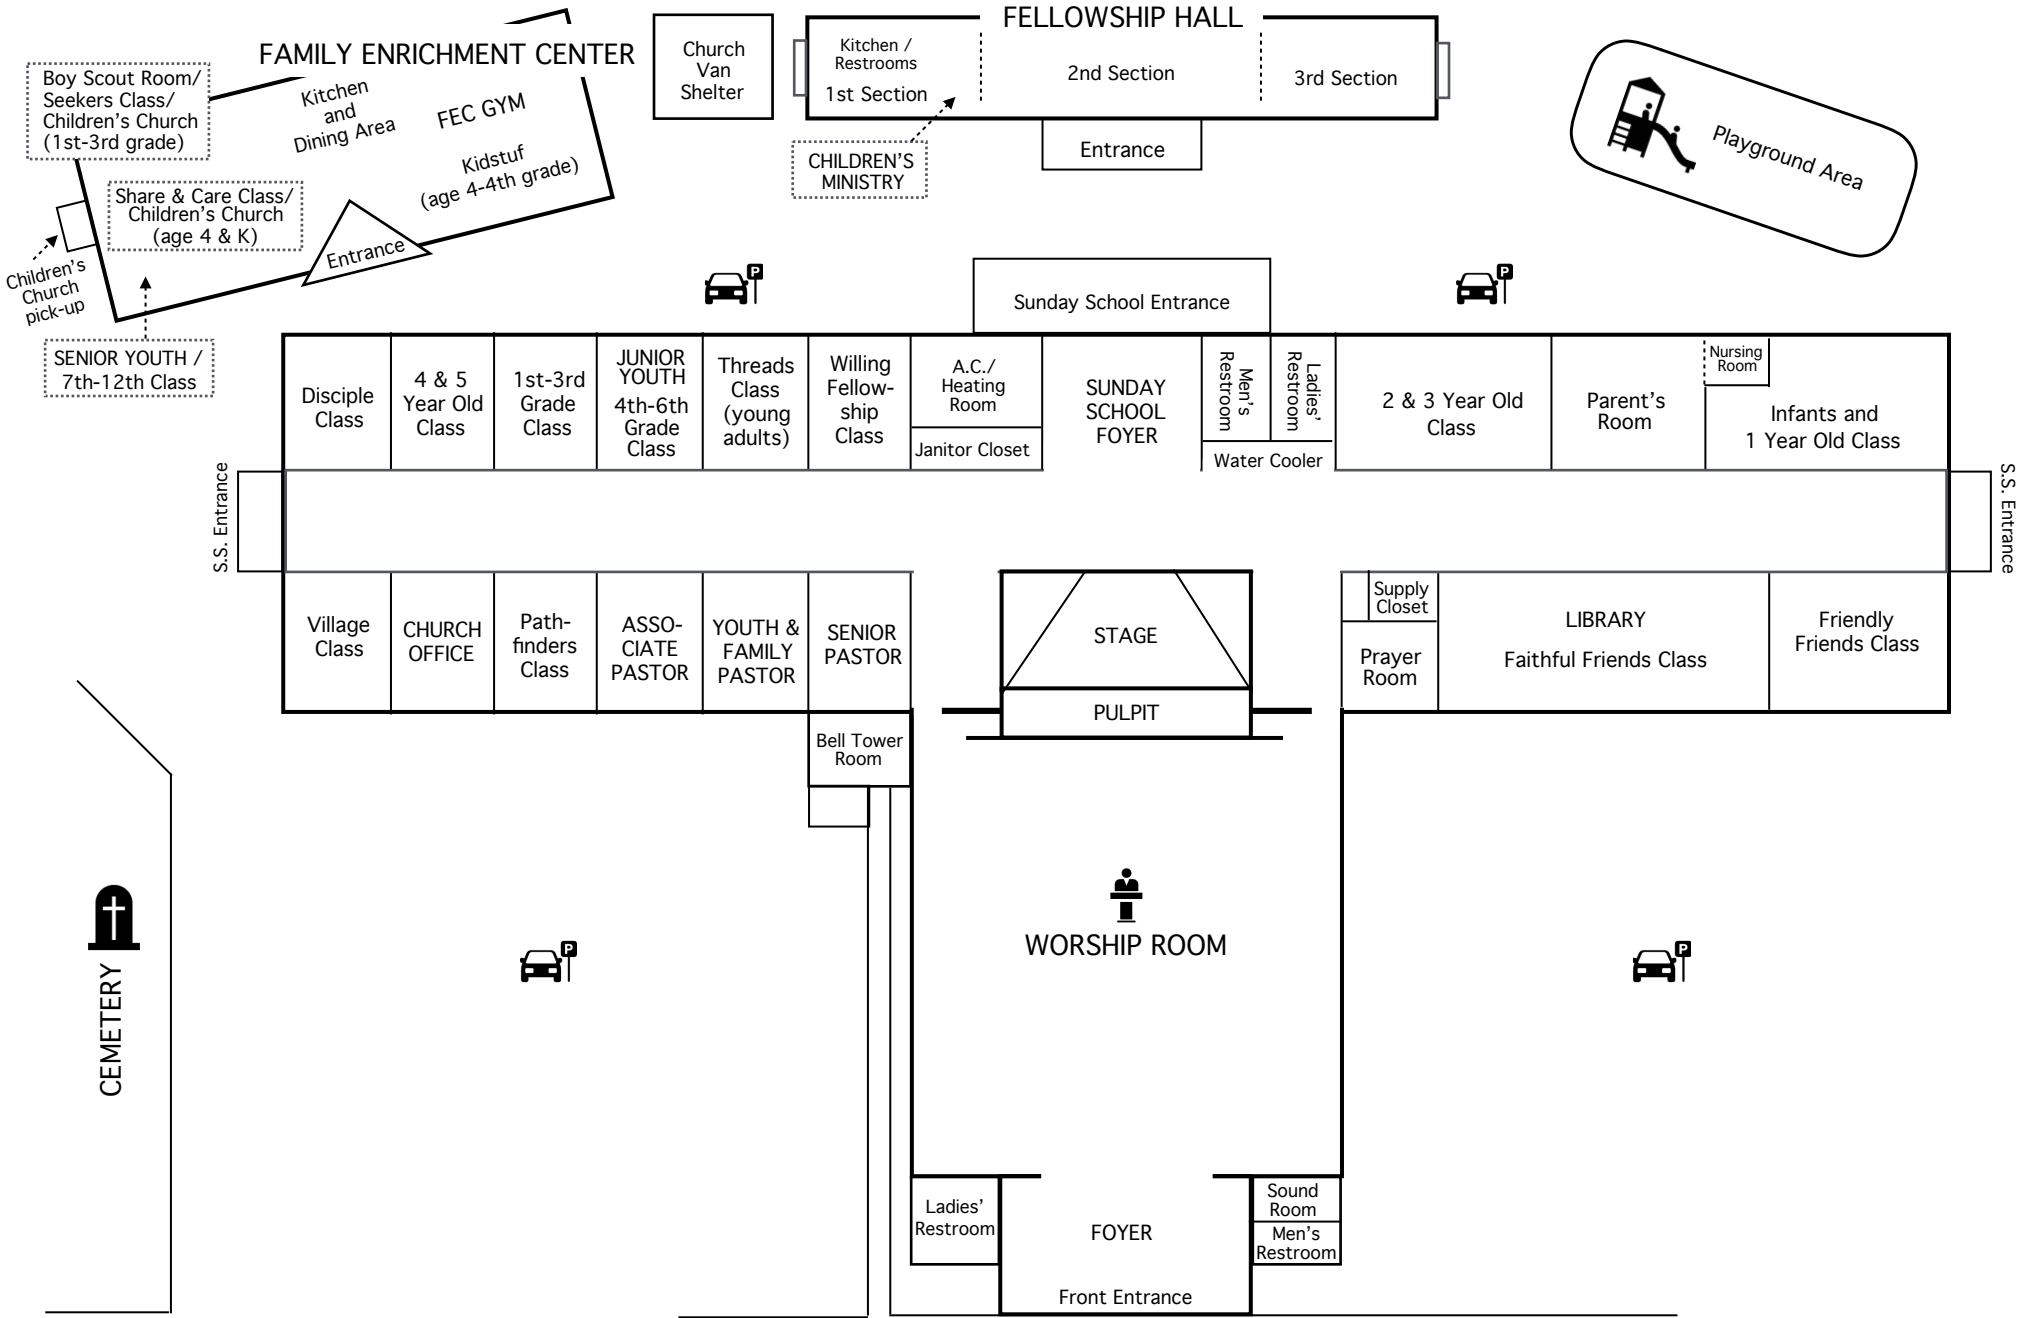

# POPLAR RIDGE FRIENDS MEETING | CAMPUS MAP | 2017

Boy Scout Room/  
Seekers Class/  
Children's Church  
(1st-3rd grade)

## FAMILY ENRICHMENT CENTER

Kitchen  
and  
Dining Area

FEC GYM

Kidstuf  
(age 4-4th grade)

Share & Care Class/  
Children's Church  
(age 4 & K)

Children's  
Church  
pick-up

SENIOR YOUTH /  
7th-12th Class

Supply Closet	Prayer Room	LIBRARY Faithful Friends Class	Friendly Friends Class

Bell Tower Room

Ladies' Restroom	FOYER	Sound Room Men's Restroom
------------------	-------	------------------------------

Front Entrance

CEMETERY