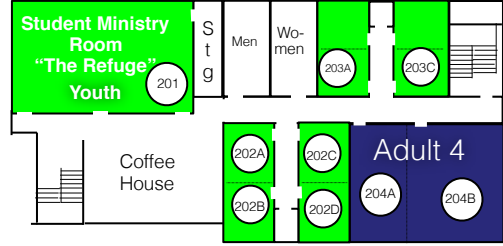

# First Baptist Church Terrell

Main Campus: 403 N. Catherine St.  
 ROC: 100 W. Brin St.  
 fbcterrell.org 972.563.7561

- = Nursery/Preschool
- = Children/Preteens
- = Special Needs (JOY Min.)
- = Students (Teens) @ ROC
- = College/Career Adults up to mid-20's "Freedom" Class @ ROC
- = Young Adults 20's & 30's (Ad. 6)
- = Young Adults 30's & 40's (Ad. 5)
- = Median Adults 40's & 50's (Ad. 4) @ the ROC
- = Median Adults 50's & 60's (Ad. 3) @ the ROC
- = Senior Adults 60's & 70's (Ad. 2)
- = Senior Adults 70's, 80's & up (Ad. 1)
- = "The Gate" Class (ROC R103) Open to any age adult
- = "The Seekers" Class (ROC R101) Open to any age adult

## FBCT Recreation Outreach Center (ROC) 2nd Floor