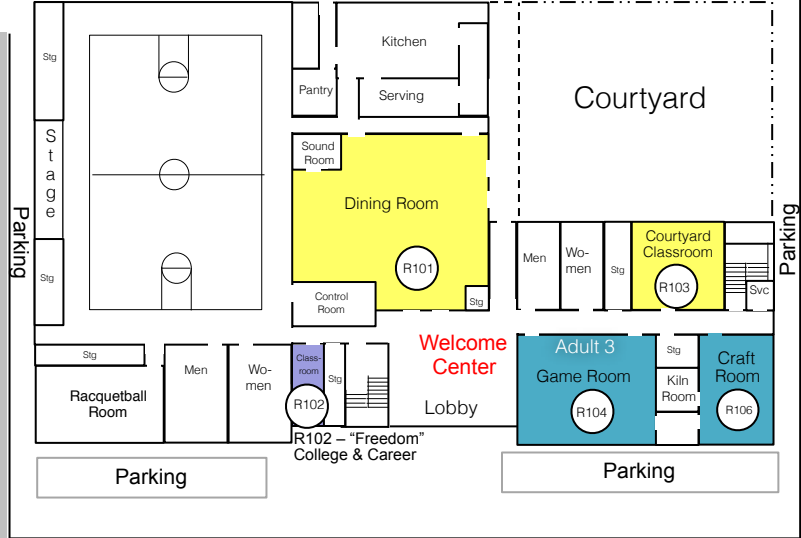

# First Baptist Church Terrell

Main Campus: 403 N. Catherine St.  
 ROC: 100 W. Brin St.  
 fbcterrell.org 972.563.7561

- = Nursery/Preschool
- = Children/Preteens
- = Special Needs (JOY Min.)
- = Students (Teens) @ ROC
- = College/Career Adults up to mid-20's "Freedom" Class @ ROC
- = Young Adults 20's & 30's (Ad. 6)
- = Young Adults 30's & 40's (Ad. 5)
- = Median Adults 40's & 50's (Ad. 4) @ the ROC
- = Median Adults 50's & 60's (Ad. 3) @ the ROC
- = Senior Adults 60's & 70's (Ad. 2)
- = Senior Adults 70's, 80's & up (Ad. 1)
- = "The Gate" Class (ROC R103) Open to any age adult
- = "The Seekers" Class (ROC R101) Open to any age adult

## FBCT Recreation Outreach Center (ROC) 2nd Floor

## FBCT Recreation Outreach Center (ROC) 1st Floor

W. Brin Street

## Main Campus 2nd Floor