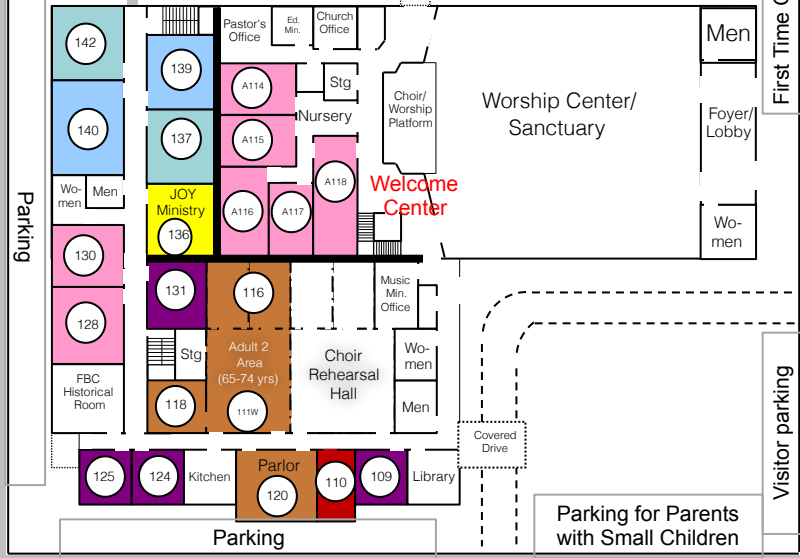

FBCT Main Campus 1st Floor

W. College St.

N · C A T H E R I N E S T

N · F R A N C E S S T

Visitor parking

Parking for Parents with Small Children