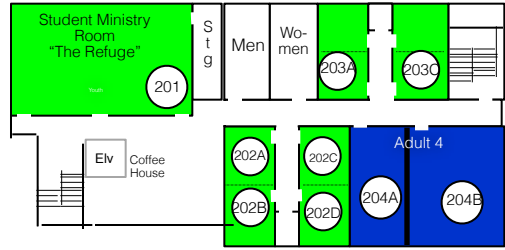

First Baptist Church of Terrell

Main Campus: 403 N. Catherine St.
 ROC: 100 W. Brin St.

FBC Recreation Outreach Center (ROC) 2nd Floor

Recreation Outreach Center (ROC) - 1st Floor

- = Nursery/Preschool
- = Children
- = Special Needs (JOY Min.)
- = Youth (Teens)
- = College/Career Adults up to 25 yrs "Freedom" Class @ ROC
- = Young Adults 25-34 yrs (Ad. 6)
- = Young Adults 35-44 yrs (Ad. 5)
- = Median Adults 45-54 yrs (Ad. 4)
- = Median Adults 55-64 yrs (Ad. 3)
- = Senior Adults 65-74yrs (Ad. 2)
- = Senior Adults 75 yrs & up (Ad. 1)
- = "The Gate" Class (ROC R103) Open to any age adult
- = "The Seekers" Group (ROC R101) Open to any age adult