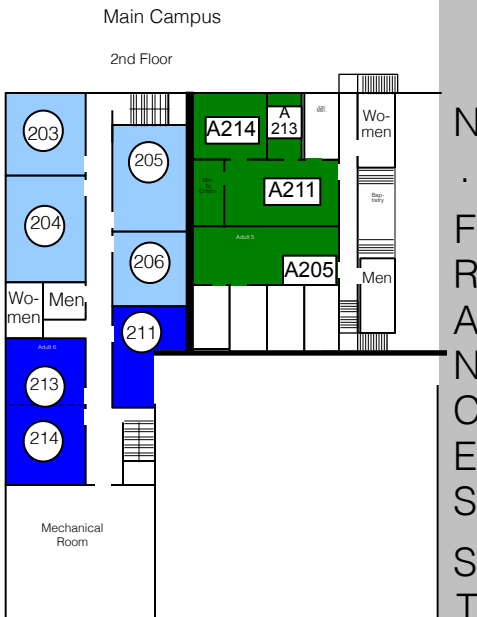

First Baptist Church of Terrell

Main Campus: 403 N. Catherine St.
 ROC: 100 W. Brin St.

FBC Recreation Outreach Center (ROC) 2nd Floor

Recreation Outreach Center (ROC) - 1st Floor

- = Nursery/Preschool
- = Children
- = Special Needs (JOY Min.)
- = Youth (Teens)
- = College/Career Adults up to 25 yrs "Freedom" Class @ ROC
- = Young Adults 25-34 yrs (Ad. 6)
- = Young Adults 35-44 yrs (Ad. 5)
- = Median Adults 45-54 yrs (Ad. 4)
- = Median Adults 55-64 yrs (Ad. 3)
- = Senior Adults 65-74yrs (Ad. 2)
- = Senior Adults 75 yrs & up (Ad. 1)
- = "The Gate" Class (ROC R103) Open to any age adult
- = "The Seekers" Group (ROC R101) Open to any age adult

W. Brin Street

FBC Main Campus

W. College St.

First Time Guest parking

Visitor parking

Parking for Parents with Small Children