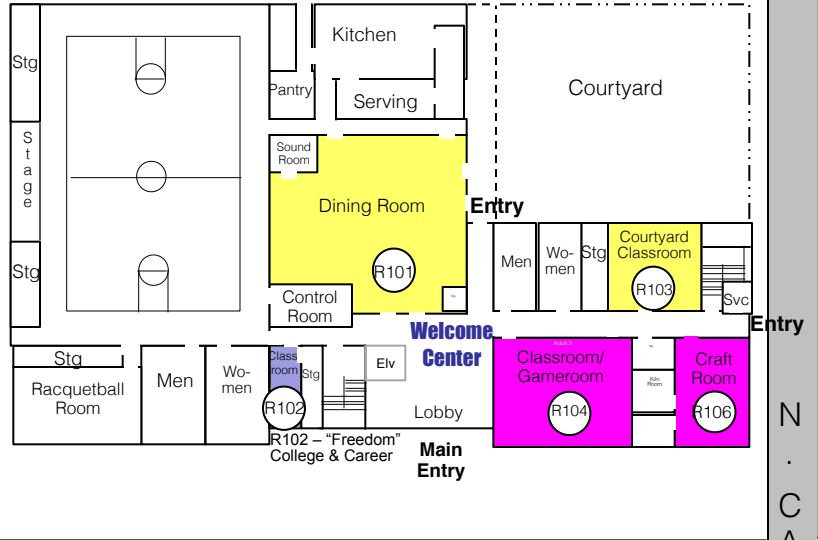

First Baptist Church of Terrell

Main Campus: 403 N. Catherine St.
 ROC: 100 W. Brin St.

FBC Recreation Outreach Center (ROC) 2nd Floor

Recreation Outreach Center (ROC) - 1st Floor

- = Nursery/Preschool
- = Children
- = Special Needs (JOY Min.)
- = Youth (Teens)
- = College/Career Adults up to 25 yrs "Freedom" Class @ ROC
- = Young Adults 25-34 yrs (Ad. 6)
- = Young Adults 35-44 yrs (Ad. 5)
- = Median Adults 45-54 yrs (Ad. 4)
- = Median Adults 55-64 yrs (Ad. 3)
- = Senior Adults 65-74yrs (Ad. 2)
- = Senior Adults 75 yrs & up (Ad. 1)
- = "The Gate" Class (ROC R103) Open to any age adult
- = "The Seekers" Group (ROC R101) Open to any age adult

W. Brin Street

FBC Main Campus

W. College St.

First Time Guest parking

Visitor parking

Parking for Parents with Small Children