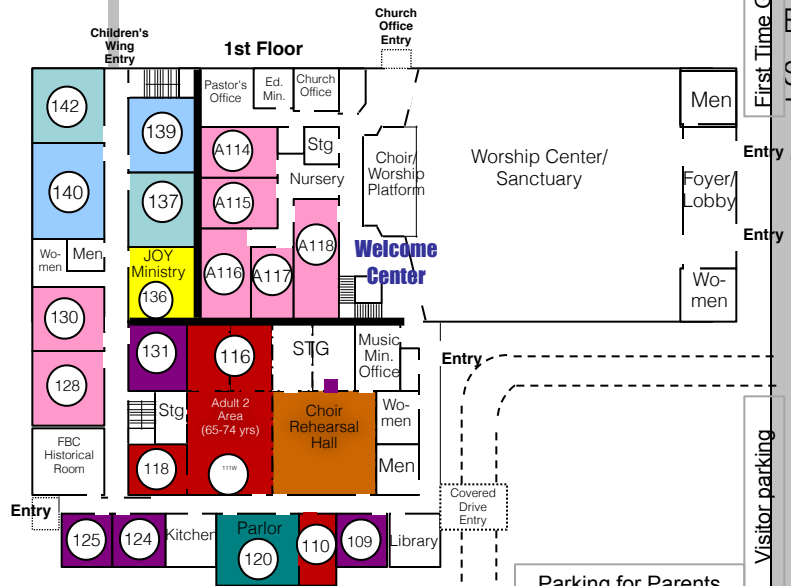

First Baptist Church of Terrell

Main Campus: 403 N. Catherine St.
 ROC: 100 W. Brin St.

FBC Recreation Outreach Center (ROC) 2nd Floor

Recreation Outreach Center (ROC) - 1st Floor

- = Nursery/Preschool
- = Children
- = Special Needs (JOY Min.)
- = Youth (Teens)
- = College/Career Adults up to 25 yrs "Freedom" Class @ ROC
- = Young Adults 25-34 yrs (Ad. 6)
- = Young Adults 35-44 yrs (Ad. 5)
- = Median Adults 45-54 yrs (Ad. 4)
- = Median Adults 55-64 yrs (Ad. 3)
- = Senior Adults 65-74yrs (Ad. 2)
- = Senior Adults 75 yrs & up (Ad. 1)
- = "The Gate" Class (ROC R103) Open to any age adult
- = "The Seekers" Group (ROC R101) Open to any age adult

W. Brin Street

FBC Main Campus

W. College St.

First Time Guest parking

Visitor parking

Parking for Parents with Small Children