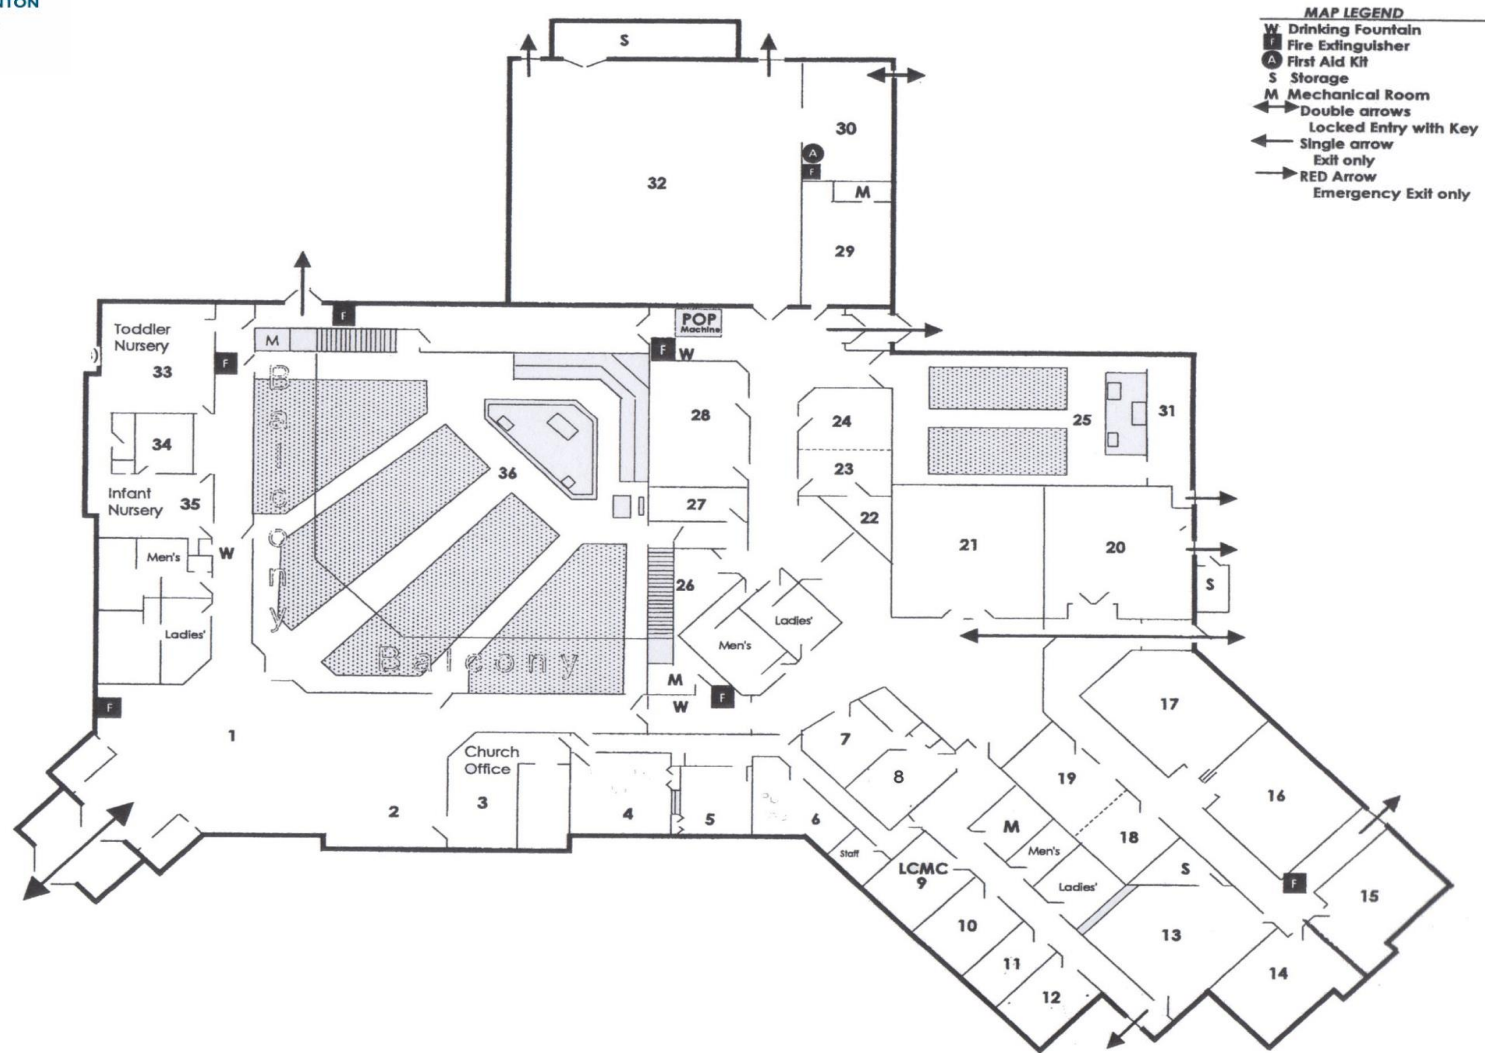

## Guide to St. Michael Lutheran Church

- |   |  |                         |                     |
|---|--|-------------------------|---------------------|
| 1 Narthex                                   | 11 Server Room                                     | 21 Abraham Meeting Room | 31 Choir Music Room |
| 2 Lounge                                    | 12 Director of Children's Ministry (Brenda Stille) | 22 Audio Visual         | 32 Koinonia Room    |
| 3 Church Office                             | 13 Youth Room                                      | 23 Matthew Meeting Room | 33 Toddler's Room   |
| 4 Lead Pastor's Office (Pr. Dave)           | 14 Ruth Meeting Room                               | 24 Mark Meeting Room    | 34 Crib Room        |
| 5 Lay Pastor's Office (Pr. Joe)             | 15 Esther Meeting Room                             | 25 The Chapel           | 35 Nursery          |
| 6 Associate Pastor's Office (Pr. Tim)       | 16 Alpha Meeting Room                              | 26 Copy Room            | 36 The Sanctuary    |
| 7 Parish Education Office                   | 17 Omega Meeting Room                              | 27 Sacristy             |                     |
| 8 Dorcas                                    | 18 Deborah Meeting Room A                          | 28 Library              |                     |
| 9 LCMC Office                               | 19 Deborah Meeting Room B                          | 29 Koinonia Plus Room   |                     |
| 10 Youth Director's Office (Shawn Jennings) | 20 Sarah Meeting Room                              | 30 Kitchen              |                     |