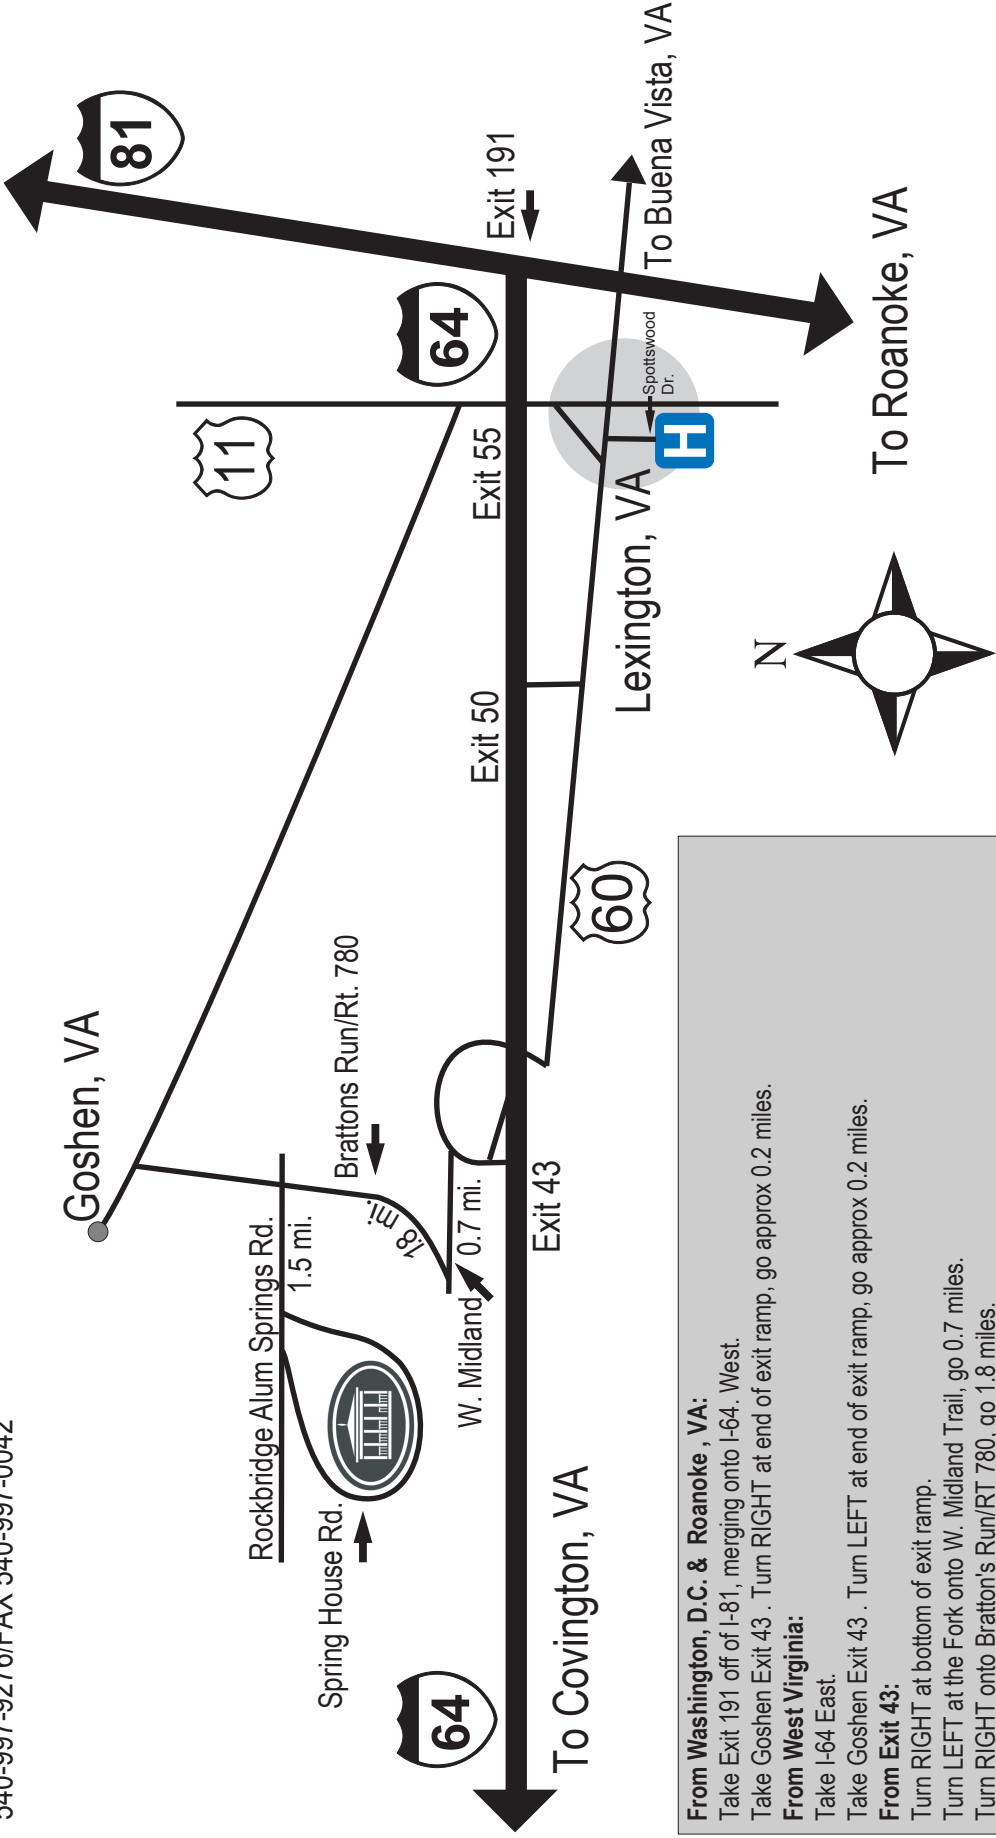

170 Spring House Road
 Goshen, VA 24439
 540-997-9276/FAX 540-997-0042

Directions To Young Life's Rockbridge Alum Springs

To Harrisonburg, VA
 & Washington, D.C.

From Washington, D.C. & Roanoke, VA:
 Take Exit 191 off of I-64, merging onto I-64. West.
 Take Goshen Exit 43. Turn RIGHT at end of exit ramp, go approx 0.2 miles.

From West Virginia:
 Take I-64 East.
 Take Goshen Exit 43. Turn LEFT at end of exit ramp, go approx 0.2 miles.

From Exit 43:
 Turn RIGHT at bottom of exit ramp.
 Turn LEFT at the Fork onto W. Midland Trail, go 0.7 miles.
 Turn RIGHT onto Bratton's Run/RT 780, go 1.8 miles.
 Turn LEFT onto Rockbridge Alum Springs Road (gravel), go 1.5 miles.
 Service Entrance: Turn LEFT at 1st Rockbridge sign and check in at the Office (2nd bldg on RIGHT).
 Guest Entrance: Pass 1st entrance and turn LEFT at the 2nd Rockbridge sign.