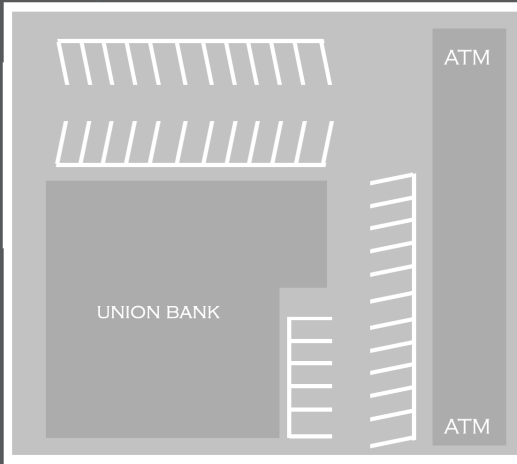

PARKING GUIDE

W TROTTER AVE

NORTH CHURCH STREET

-  HANDICAP
-  SENIOR ADULTS
-  GUEST

NORTH CHURCH STREET

TOWN SQUARE

NORTH MAIN STREET

NORTH MAIN STREET